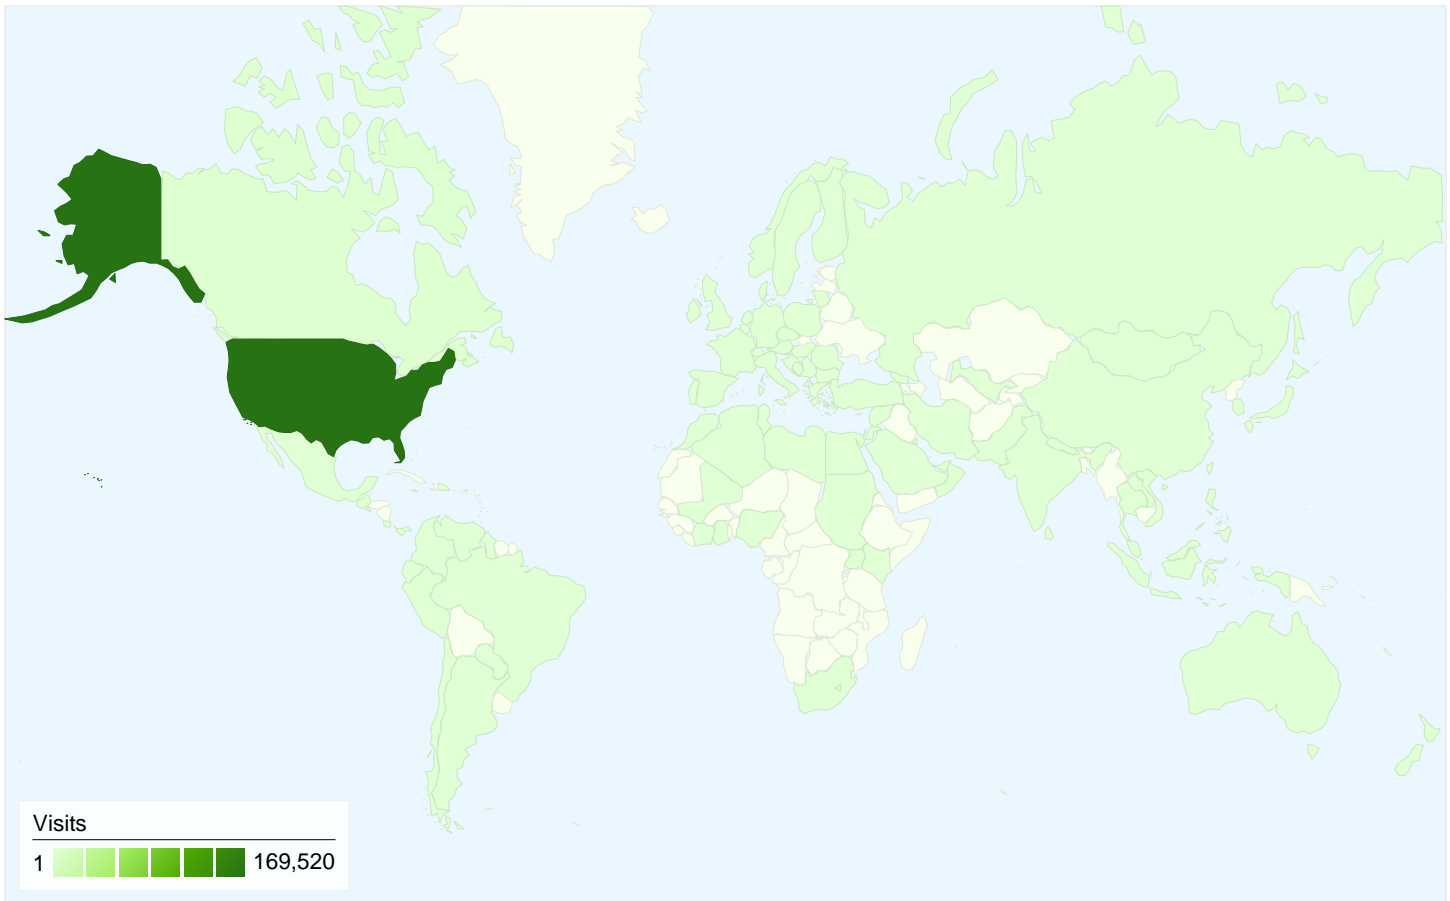

Site Usage

174,800 Visits

58.20% Bounce Rate

431,100 Pageviews

00:02:22 Avg. Time on Site

2.47 Pages/Visit

64.78% % New Visits

Traffic Sources Overview

- Referring Sites
94,973 (54.33%)
- Direct Traffic
52,226 (29.88%)
- Search Engines
27,596 (15.79%)
- Other
5 (> 0.00%)

Map Overlay world

Top Content

URL	Pageviews	% visits
/resources/cm/mlacitationss	96,045	22.28%
/	73,098	16.96%
/resources/cm/mlacitationse	27,678	6.42%
/resources/exresources/ebsco-	24,728	5.74%
/define	23,532	5.46%

Content Detail:

Pageviews
1,121

All traffic sources sent a total of 174,800 visits

29.88% Direct Traffic

54.33% Referring Sites

15.79% Search Engines

- **Referring Sites**
94,973 (54.33%)
- **Direct Traffic**
52,226 (29.88%)
- **Search Engines**
27,596 (15.79%)
- **Other**
5 (> 0.00%)

174,800 visits came from 113 countries/territories

Site Usage

Country/Territory	Visits	Pages/Visit	Avg. Time on Site	% New Visits	Bounce Rate
United States	169,520	2.47	00:02:23	64.25%	57.99%
Canada	2,045	2.15	00:01:50	79.61%	62.84%
New Zealand	434	1.81	00:01:54	77.19%	70.28%
Mexico	320	2.09	00:01:32	78.44%	63.13%
Japan	313	2.54	00:02:21	79.55%	53.04%
Australia	294	2.14	00:01:17	82.65%	70.41%
U.S. Virgin Islands	288	4.29	00:08:40	38.54%	65.28%
Malaysia	184	1.29	00:00:52	81.52%	82.61%
Germany	123	2.60	00:01:17	70.73%	65.04%
Philippines	87	1.67	00:00:54	45.98%	78.16%