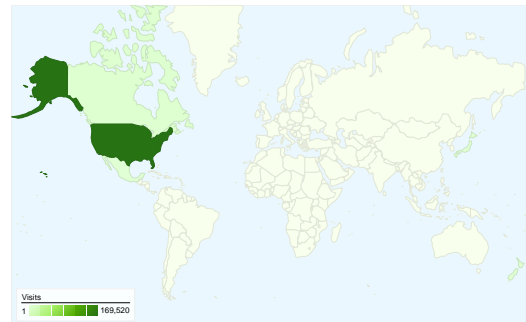

Site Usage

174,800 Visits

58.20% Bounce Rate

431,100 Pageviews

00:02:22 Avg. Time on Site

2.47 Pages/Visit

64.78% % New Visits

Traffic Sources Overview

- Referring Sites
94,973 (54.33%)
- Direct Traffic
52,226 (29.88%)
- Search Engines
27,596 (15.79%)
- Other
5 (> 0.00%)

Map Overlay world

Top Content

URL	Pageviews	% visits
/resources/cm/mlacitationss	96,045	22.28%
/	73,098	16.96%
/resources/cm/mlacitationse	27,678	6.42%
/resources/exresources/ebsco-	24,728	5.74%
/define	23,532	5.46%

Content Detail:

Pageviews
1,121

All traffic sources sent a total of 174,800 visits

29.88% Direct Traffic

54.33% Referring Sites

15.79% Search Engines

- **Referring Sites**
94,973 (54.33%)
- **Direct Traffic**
52,226 (29.88%)
- **Search Engines**
27,596 (15.79%)
- **Other**
5 (> 0.00%)

174,800 visits came from 113 countries/territories

Site Usage

Country/Territory	Visits	Pages/Visit	Avg. Time on Site	% New Visits	Bounce Rate
United States	169,520	2.47	00:02:23	64.25%	57.99%
Canada	2,045	2.15	00:01:50	79.61%	62.84%
New Zealand	434	1.81	00:01:54	77.19%	70.28%
Mexico	320	2.09	00:01:32	78.44%	63.13%
Japan	313	2.54	00:02:21	79.55%	53.04%
Australia	294	2.14	00:01:17	82.65%	70.41%
U.S. Virgin Islands	288	4.29	00:08:40	38.54%	65.28%
Malaysia	184	1.29	00:00:52	81.52%	82.61%
Germany	123	2.60	00:01:17	70.73%	65.04%
Philippines	87	1.67	00:00:54	45.98%	78.16%